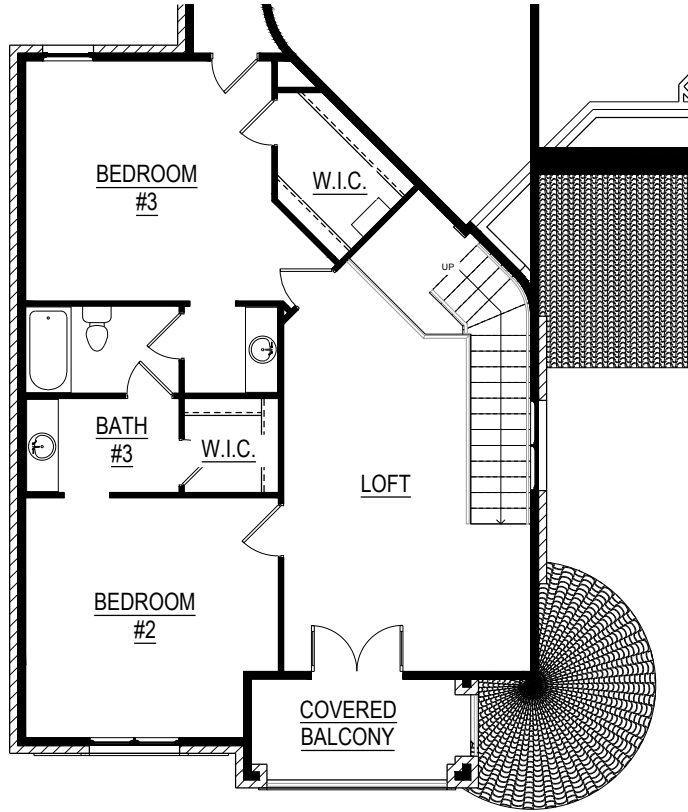

# Area Schedule

1ST FLOOR - CONDITIONED	2,783 SF
2ND FLOOR - CONDITIONED	1,091 SF
	3,874 SF
1ST FLOOR - COV. PATIO	232 SF
1ST FLOOR - COV. PORCH	196 SF
1ST FLOOR - THREE CAR GARAGE	1,045 SF
1ST FLOOR - VESTIBULE	82 SF
2ND FLOOR - COV. DECK	86 SF
ATTIC	152 SF
	1,793 SF
1ST FLOOR - COURTYARD	560 SF
1ST FLOOR - OUTDOOR LIVING	112 SF
	672 SF
Grand total	6,339 SF

FIRST FLOOR PLAN

SECOND FLOOR PLAN

ADRIATICA VILLA  
6707 ISTINA DRIVE