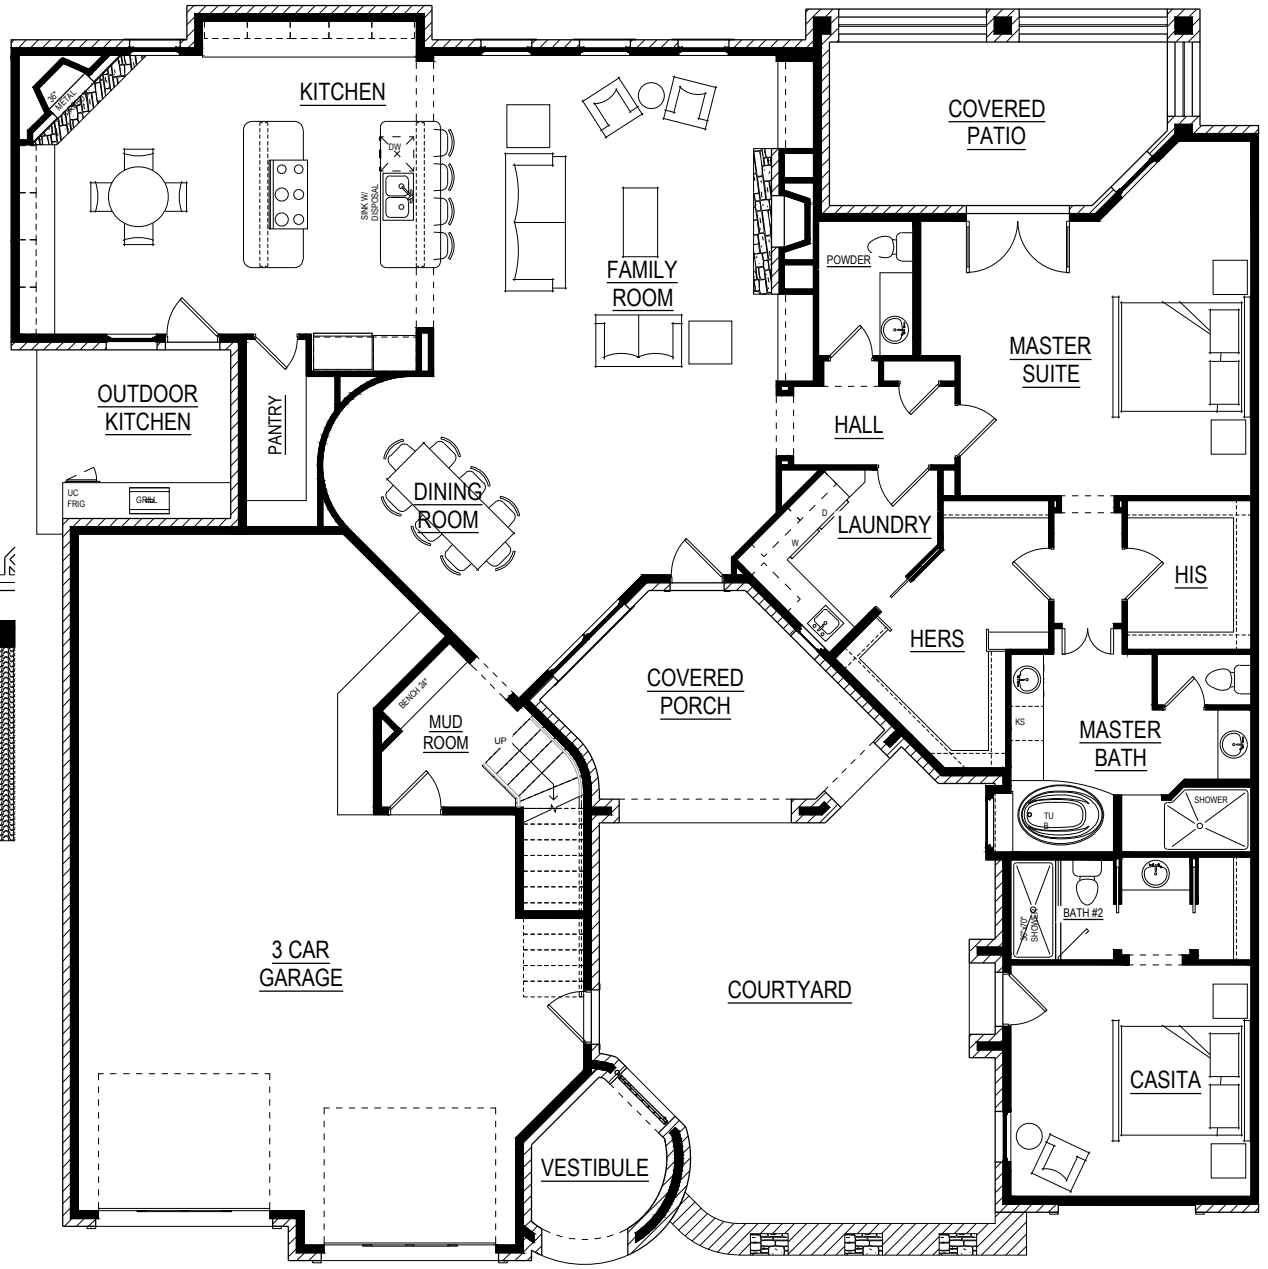

# Area Schedule

1ST FLOOR - CONDITIONED	2,783 SF
2ND FLOOR - CONDITIONED	1,091 SF
	3,874 SF
1ST FLOOR - COV. PATIO	232 SF
1ST FLOOR - COV. PORCH	196 SF
1ST FLOOR - THREE CAR GARAGE	1,045 SF
1ST FLOOR - VESTIBULE	82 SF
2ND FLOOR - COV. DECK	86 SF
ATTIC	152 SF
	1,793 SF
1ST FLOOR - COURTYARD	560 SF
1ST FLOOR - OUTDOOR LIVING	112 SF
	672 SF
Grand total	6,339 SF

FIRST FLOOR PLAN

SECOND FLOOR PLAN

ADRIATICA VILLA  
6707 ISTINA DRIVE